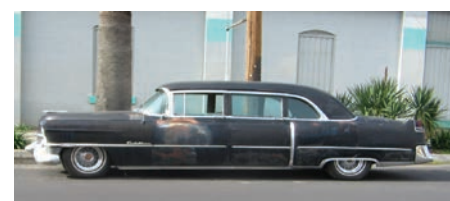

Automotive Classifieds

1950 Olds Coupe

1954 Chevy Pick up
V8 auto

1940 Ford convertible
V8 auto 4 wheel disc

2003 Chevy
Monte Carlo
SS Jeff Gordon #24

1954 Cad Fleetwood Limo

1954 Mercury

1939 Chevy Sedan

1949 Mercury Carson

1939 Chevy Coupe

**FOR SALE
OR
TRADE
559-441-7424**

1971 ORANGE KRATE

CC's Muscle Bikes & Cruisers (Schwinn Only) I will buy, sell, or build to suit an old Schwinn to meet your needs... 1950-1982 custom or original over 100 bikes in inventory!

**Call: 559-901-1924 or
Email: kratekid73@hotmail.com**

1949 STUDEBAKER PICK-UP

350 ci/700R4, 1986 S-10 chassis, PWR Disc/Drum brakes/Lokar shifter. AM-FM-CD Radio, wiper. 1988 Cadillac rear tail lights, bumper, 1956 Chrysler New Yorker headlight bezels, American salt flat rims, 1990 GMC frt bumper.

\$7,200 • 559-757-0625

1968 KAISER M725 MILITARY AMBULANCE

5/4 ton, 4X4, Dana 60 front axle, Dana 70 rear axle. Locking front hubs, 350 V8 w/ auto transmission. Converted from 24v to 12v. New tires less than 200 miles. Ambulance box is in original condition with fold out cots, 2 pole litters, gas heater, exhaust fans and surgical lamp. 4000 watt inverter with 2 gel cell batteries.